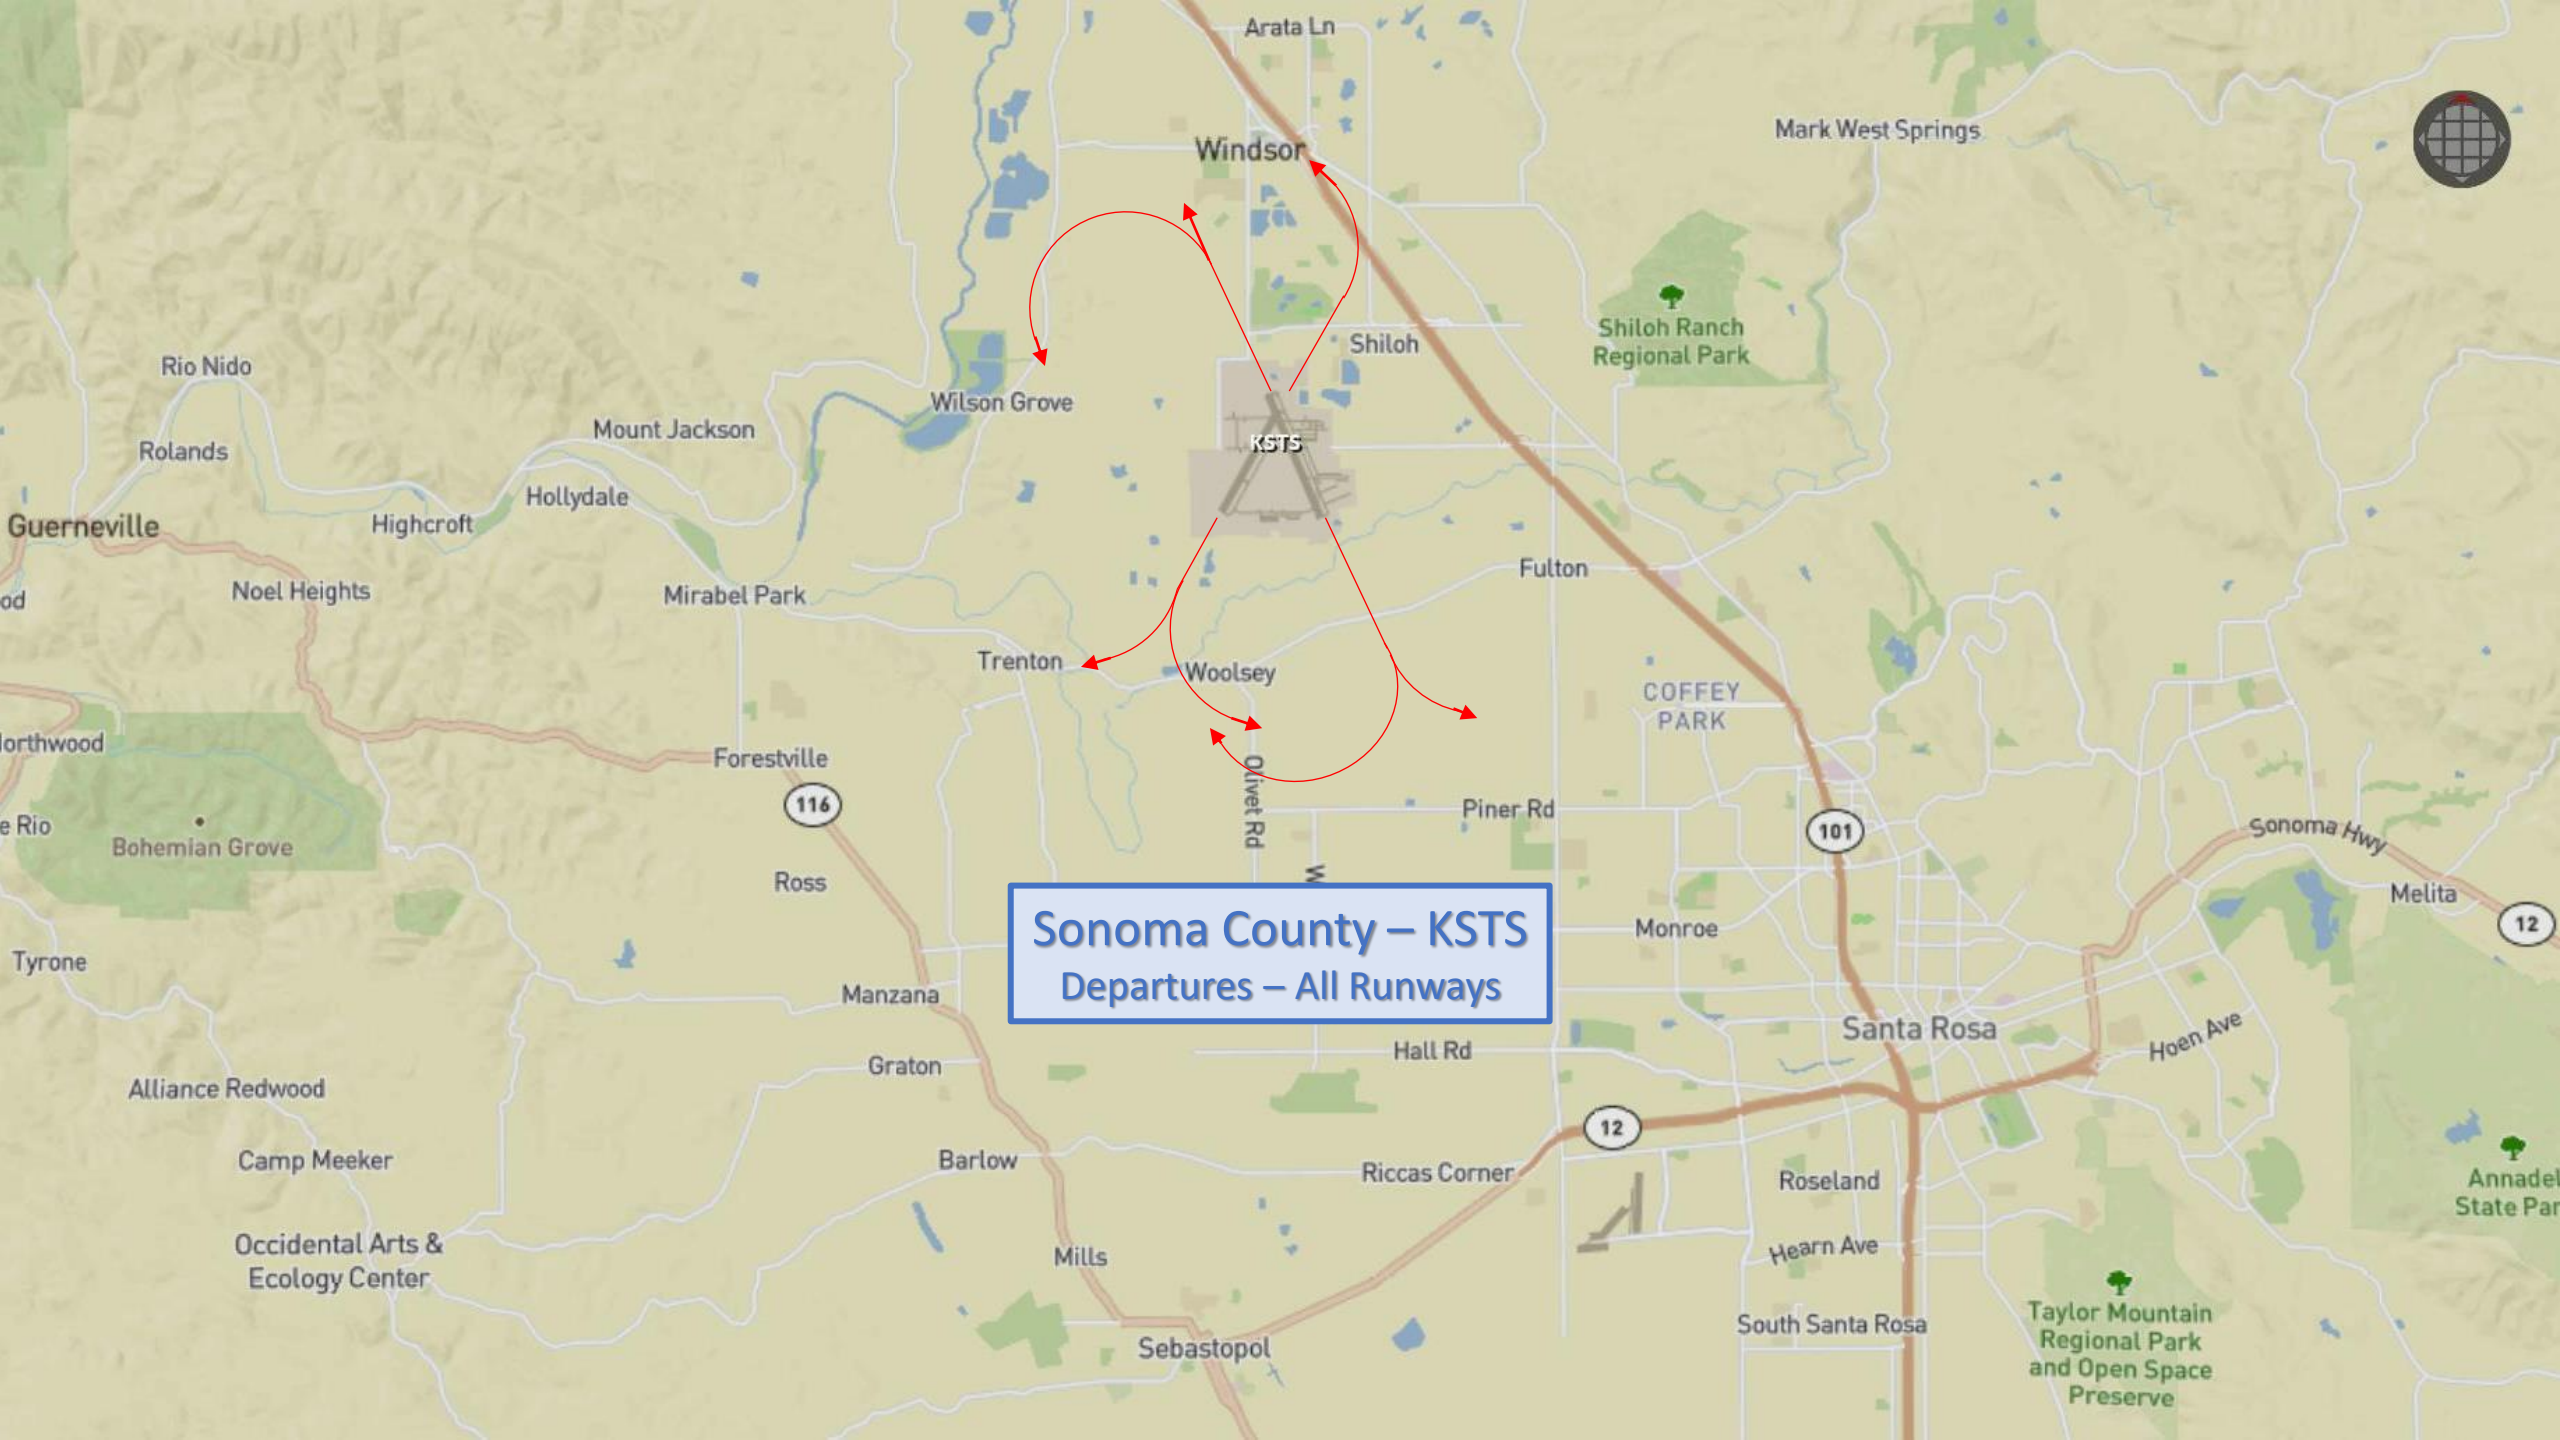

PIGPN
2000 ASL

PIGPN

Sebastopol

101

Annadel
State Park

UCEVE
1700 ASL

Sonoma County – KSTS
ILS RWY 32
RNAV (GPS) RWY 2
RNAV (GPS) RWY 14

NAYIR
2000 ASL

PIGPN
2000 ASL

**Sonoma County – KSTS
Departures – All Runways**

Windsor

Shiloh

Wilson Grove

KSTS

Trenton

Woolsey

Hearn Ave

Riccias Corner

Barlow

Mills

Graton

Manzana

Ross

Forestville