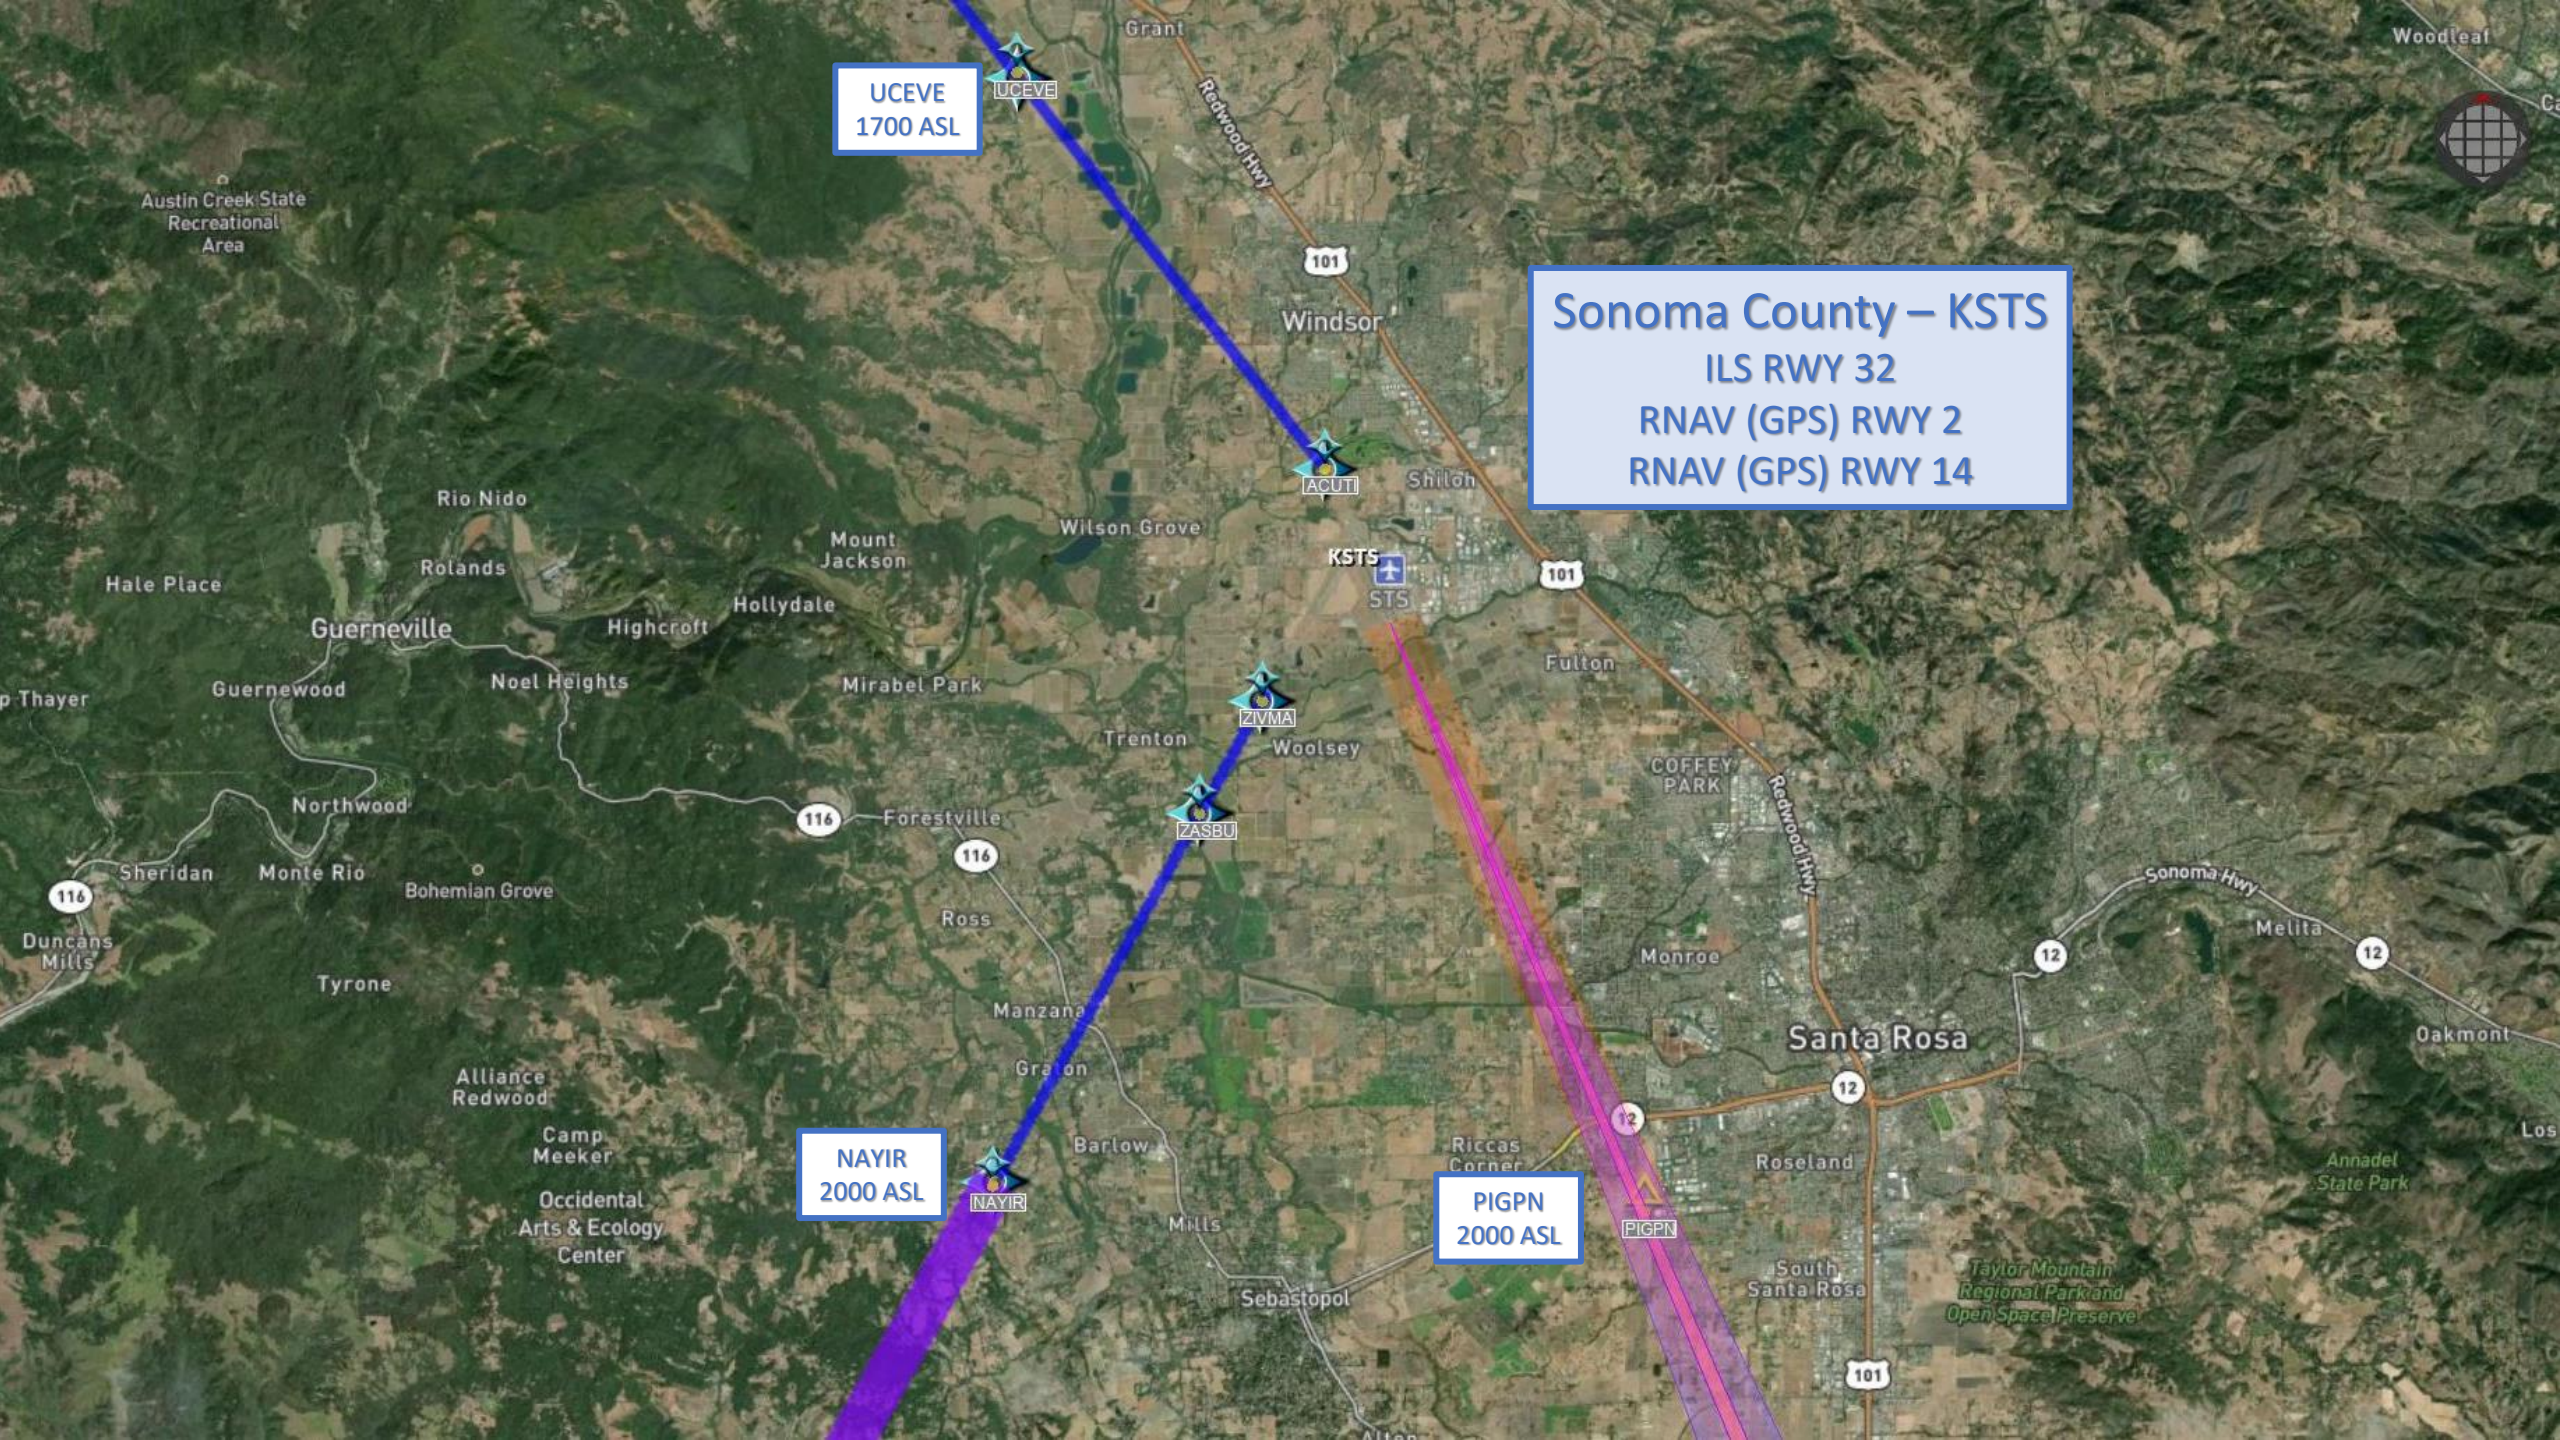

Sonoma County – KSTS
ILS RWY 32
RNAV (GPS) RWY 2
RNAV (GPS) RWY 14

ACUT

KSTS

Guerneville

101

ZIVMA

101

116

PIGPN
2000 ASL

PIGPN

Sebastopol

101

Annadel
State Park

UCEVE
1700 ASL

Sonoma County – KSTS
ILS RWY 32
RNAV (GPS) RWY 2
RNAV (GPS) RWY 14

NAYIR
2000 ASL

PIGPN
2000 ASL

**Sonoma County – KSTS
Departures – All Runways**

Windsor

Shiloh

Wilson Grove

KSTS

Trenton

Woolsey

Hearn Ave

Riccias Corner

Barlow

Mills

Graton

Manzana

Ross

Forestville